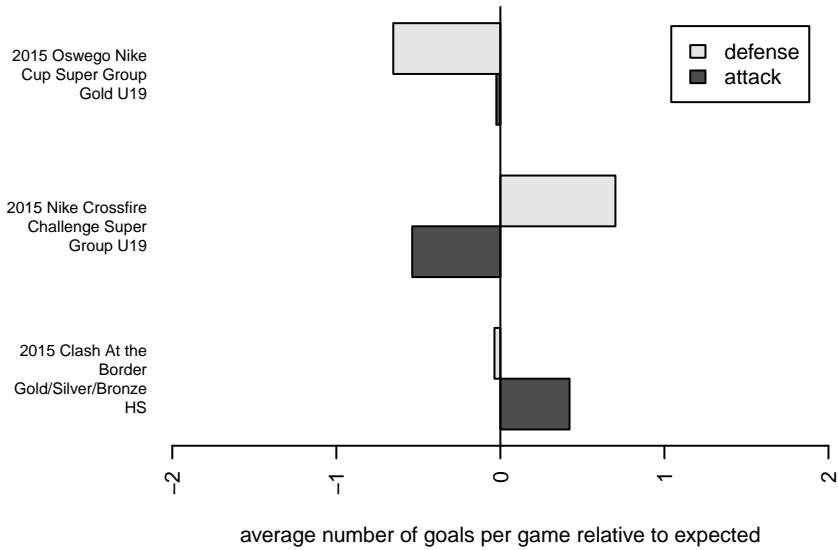

# Crossfire OR Blue I G97

Crossfire Oregon  
, OR  
G97 total strength=1396  
attack=7.65 defense=8.12

alt names used:

Venues played:  
2015 Clash At the Border Gold/Silver/Bronze H  
2015 Nike Crossfire Challenge Super Group U'  
2015 Oswego Nike Cup Super Group Gold U19

**attack and defense variance (black dot)  
relative to other teams  
and top 10 in region**

**attack and defense rating  
relative to others at age  
and all opponents in last 13 months**

**attack and defense rating  
relative to others at age  
and all opponents in last 13 months**

**Performance relative to 13 month average**

**Performance relative to 13 month average**

Distribution of opponents  
 Red = Lose zone, Blue = Win zone, Green = Even  
 Black line separates win/lose zones