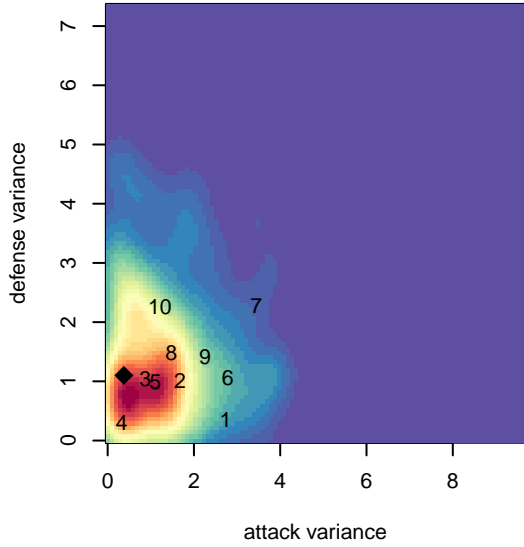

# Crossfire OR Blue I G97

Crossfire Oregon  
, OR  
G97 total strength=1396  
attack=7.65 defense=8.12

alt names used:

Venues played:  
2015 Clash At the Border Gold/Silver/Bronze H  
2015 Nike Crossfire Challenge Super Group U'  
2015 Oswego Nike Cup Super Group Gold U19

**attack and defense variance (black dot)  
relative to other teams  
and top 10 in region**

**attack and defense rating  
relative to others at age  
and all opponents in last 13 months**

**attack and defense rating  
relative to others at age  
and all opponents in last 13 months**

**Performance relative to 13 month average**

**Performance relative to 13 month average**

Distribution of opponents  
 Red = Lose zone, Blue = Win zone, Green = Even  
 Black line separates win/lose zones