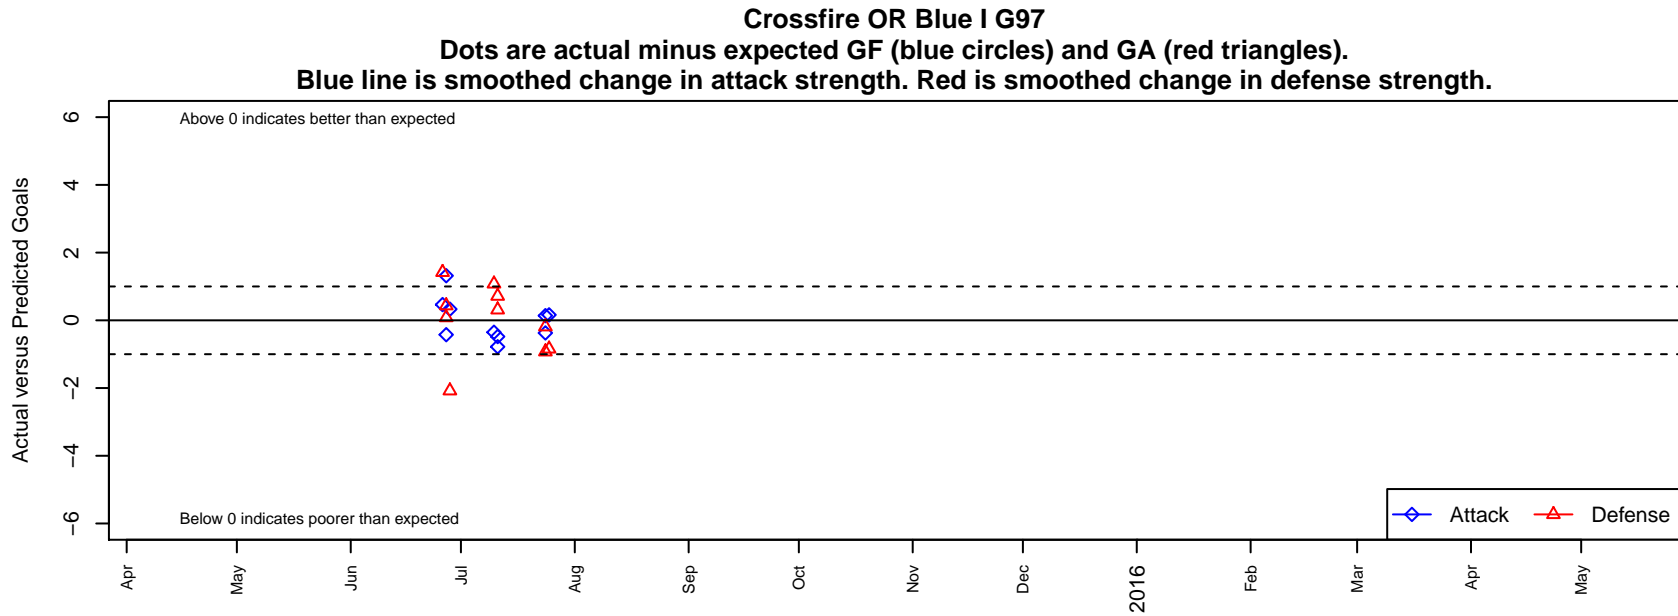

# Crossfire OR Blue I G97

Crossfire Oregon  
, OR  
G97 total strength=1396  
attack=7.65 defense=8.12

alt names used:

Venues played:  
2015 Clash At the Border Gold/Silver/Bronze H  
2015 Nike Crossfire Challenge Super Group U'  
2015 Oswego Nike Cup Super Group Gold U19

**attack and defense variance (black dot)  
relative to other teams  
and top 10 in region**

**attack and defense rating  
relative to others at age  
and all opponents in last 13 months**

**attack and defense rating  
relative to others at age  
and all opponents in last 13 months**

**Performance relative to 13 month average**

**Performance relative to 13 month average**

Distribution of opponents  
 Red = Lose zone, Blue = Win zone, Green = Even  
 Black line separates win/lose zones