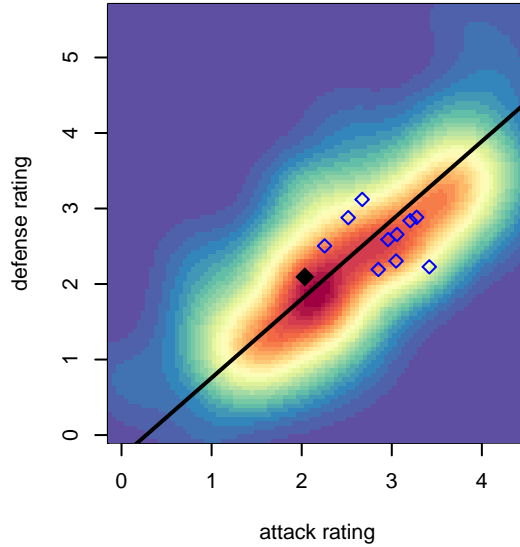

# Crossfire OR Blue I G97

Crossfire Oregon  
, OR  
G97 total strength=1396  
attack=7.65 defense=8.12

alt names used:

Venues played:  
2015 Clash At the Border Gold/Silver/Bronze H  
2015 Nike Crossfire Challenge Super Group U'  
2015 Oswego Nike Cup Super Group Gold U19

**attack and defense variance (black dot)  
relative to other teams  
and top 10 in region**

**attack and defense rating  
relative to others at age  
and all opponents in last 13 months**

**attack and defense rating  
relative to others at age  
and all opponents in last 13 months**

**Performance relative to 13 month average**

**Performance relative to 13 month average**

Distribution of opponents  
 Red = Lose zone, Blue = Win zone, Green = Even  
 Black line separates win/lose zones