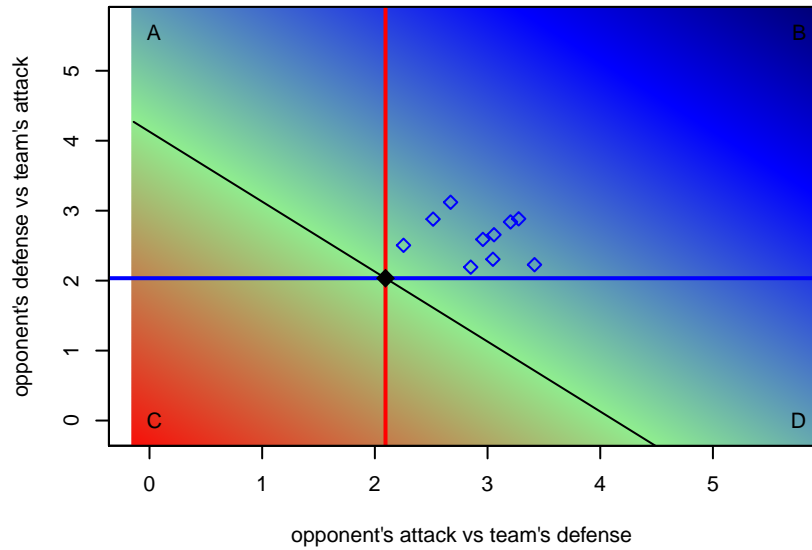

# Crossfire OR Blue I G97

Crossfire Oregon  
, OR  
G97 total strength=1396  
attack=7.65 defense=8.12

alt names used:

Venues played:  
2015 Clash At the Border Gold/Silver/Bronze H  
2015 Nike Crossfire Challenge Super Group U'  
2015 Oswego Nike Cup Super Group Gold U19

**attack and defense variance (black dot)  
relative to other teams  
and top 10 in region**

**attack and defense rating  
relative to others at age  
and all opponents in last 13 months**

**attack and defense rating  
relative to others at age  
and all opponents in last 13 months**

**Performance relative to 13 month average**

**Performance relative to 13 month average**

Distribution of opponents  
 Red = Lose zone, Blue = Win zone, Green = Even  
 Black line separates win/lose zones