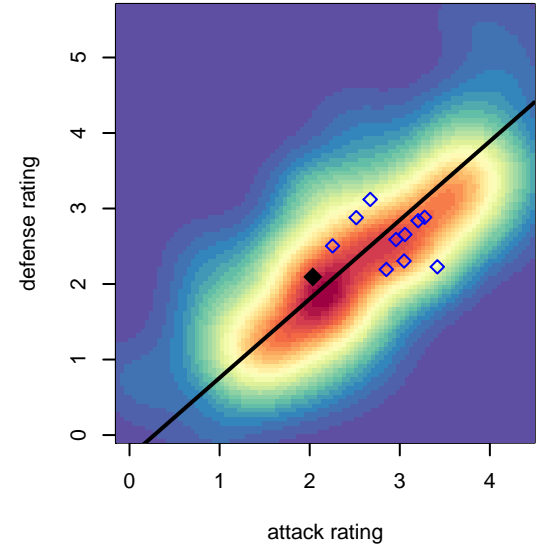

# Crossfire OR Blue I G97

Crossfire Oregon  
, OR  
G97 total strength=1396  
attack=7.65 defense=8.12

alt names used:

Venues played:  
2015 Clash At the Border Gold/Silver/Bronze H  
2015 Nike Crossfire Challenge Super Group U'  
2015 Oswego Nike Cup Super Group Gold U19

**attack and defense variance (black dot)  
relative to other teams  
and top 10 in region**

**attack and defense rating  
relative to others at age  
and all opponents in last 13 months**

**attack and defense rating  
relative to others at age  
and all opponents in last 13 months**

**Performance relative to 13 month average**

**Performance relative to 13 month average**

Distribution of opponents  
 Red = Lose zone, Blue = Win zone, Green = Even  
 Black line separates win/lose zones